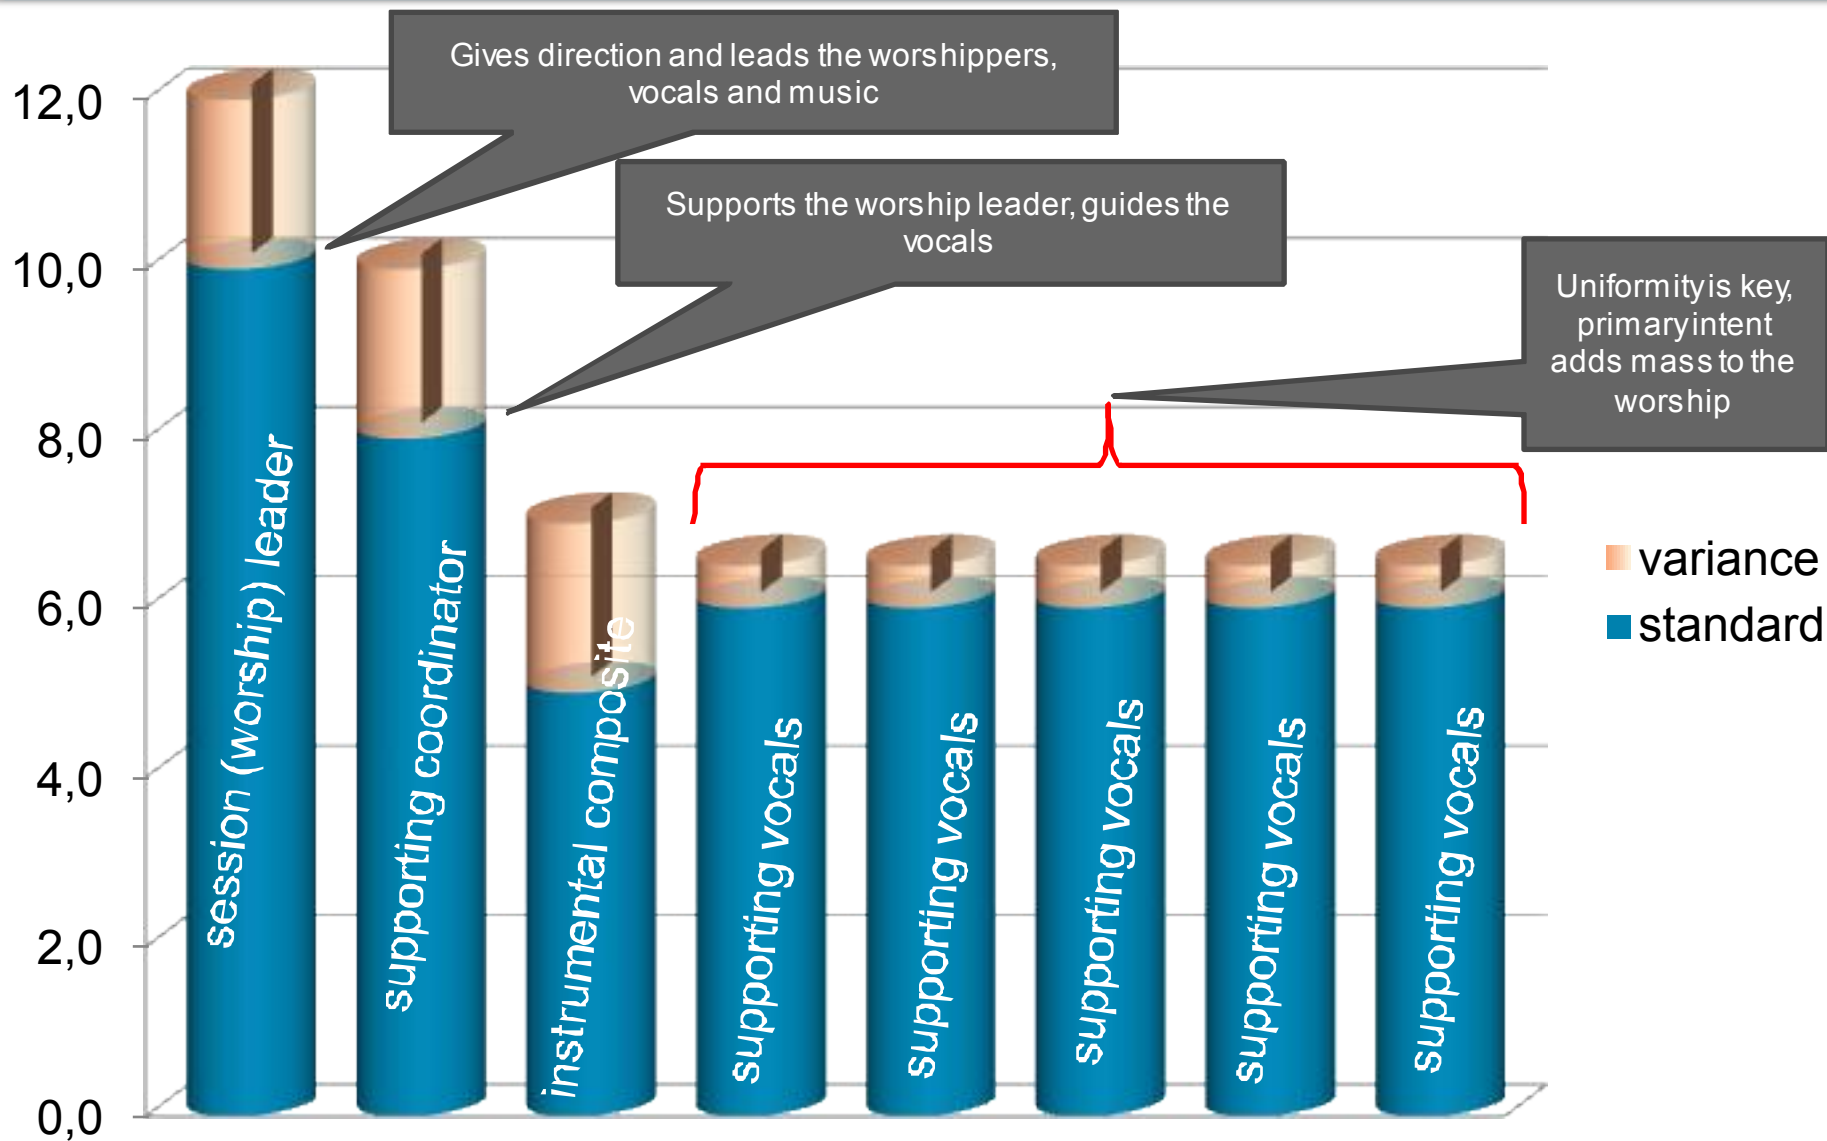

VICF

The Praise & Worship (Music) Ministry

Audio mixing guidelines ...

Psalm 33:3 KJV - Sing unto him a new song; play skilfully with a loud noise

– Benni Alexander

Audio Composite Basis

- The audio composite (mixing) serves as a guideline
- Made keeping our functional structure in mind (refer to the Strategic & Tactical overview)
- The aim is that the team functions as a whole, supporting and drawing the best of the team as a whole
 - Ensures maximum key (music) & percussions support
 - Ensures common directions
- Does not distract the worshippers
- Provides a structured harmonious output

VICF

Desired Volume Composite - **Towards Audience**

VICF

Desired Volume Composite – **Lead monitors**